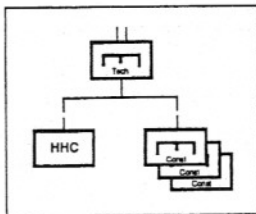

Engineer Construction Battalion

Eng Const Bn	
12	Trucks
24	Bulldozers
1	Compressors
3	Generators
3	Excavators
4	Rock Crushers
4	Cranes
2	Band Saws