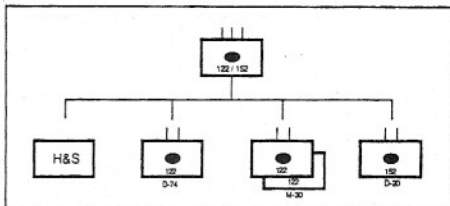

Division 122/152mm Towed Artillery Regiment.

Artillery Regiment 122/152mm Towed

12	D-74 (122mm How)	8	V-415 Jeep
36	M-30 (122mm How)	118	2 1/2T Utly
12	D-20 (155mm How)		
8	RPG-2/7 (40AT Lchr)		
34	RP-46 (7.62MG)	930	Personnel
778	AK Rifle	118	Officer
118	T-64/68 Pistol	812	Enlisted