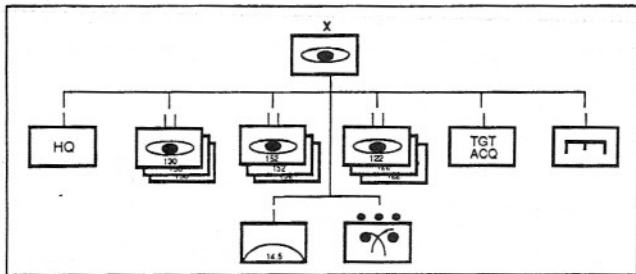

Corps Artillery Brigade

CORPS SP ARTILLERY BRIGADE

54	M-1974 SP (152mm D-20)	V-415 Jeep
54	M-1975 SP (130mm M-46)	2 1/2T Utility
54	M-1981 SP (122mm D-74)	END TRAY Radar
	RPD/RPK (7.62mm LMG)	
	AK Rifle	Personnel
	T-64/68 Pistol	Officer
		Enlisted