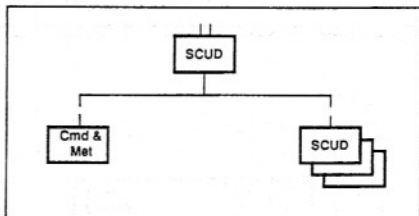

SCUD BATTALION	Total	Btry	Cmd & Met
SCUD-B TEL	6	2	
END TRAY Radar	1		1
2 1/2T Trk	54	16	6
ZIL-135 Trk Resupply	3	1	
GAZ-69 Veh Survey	1		1
K-51 Crane	4	1	1
Officers	23	5	8
Enlisted	150	36	42
Total	173	41	50